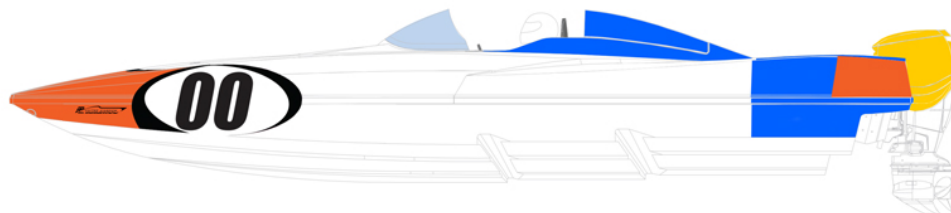

APPENDIX 1
Official Championship Livery: P1 Panther 250

-  Mandatory Championship decals
-  Free for personal use
-  All boats the same