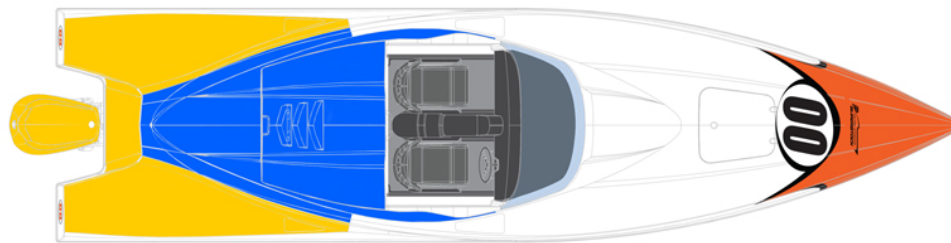

APPENDIX 1
Official Championship Livery: P1 Panther 250

-  Mandatory Championship decals
-  Free for personal use
-  All boats the same