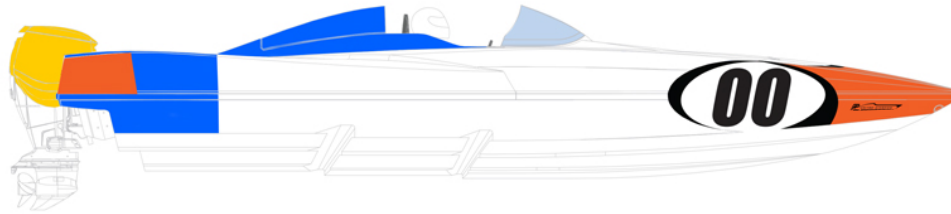

APPENDIX 1
Official Championship Livery: P1 Panther 250

-  Mandatory Championship decals
-  Free for personal use
-  All boats the same